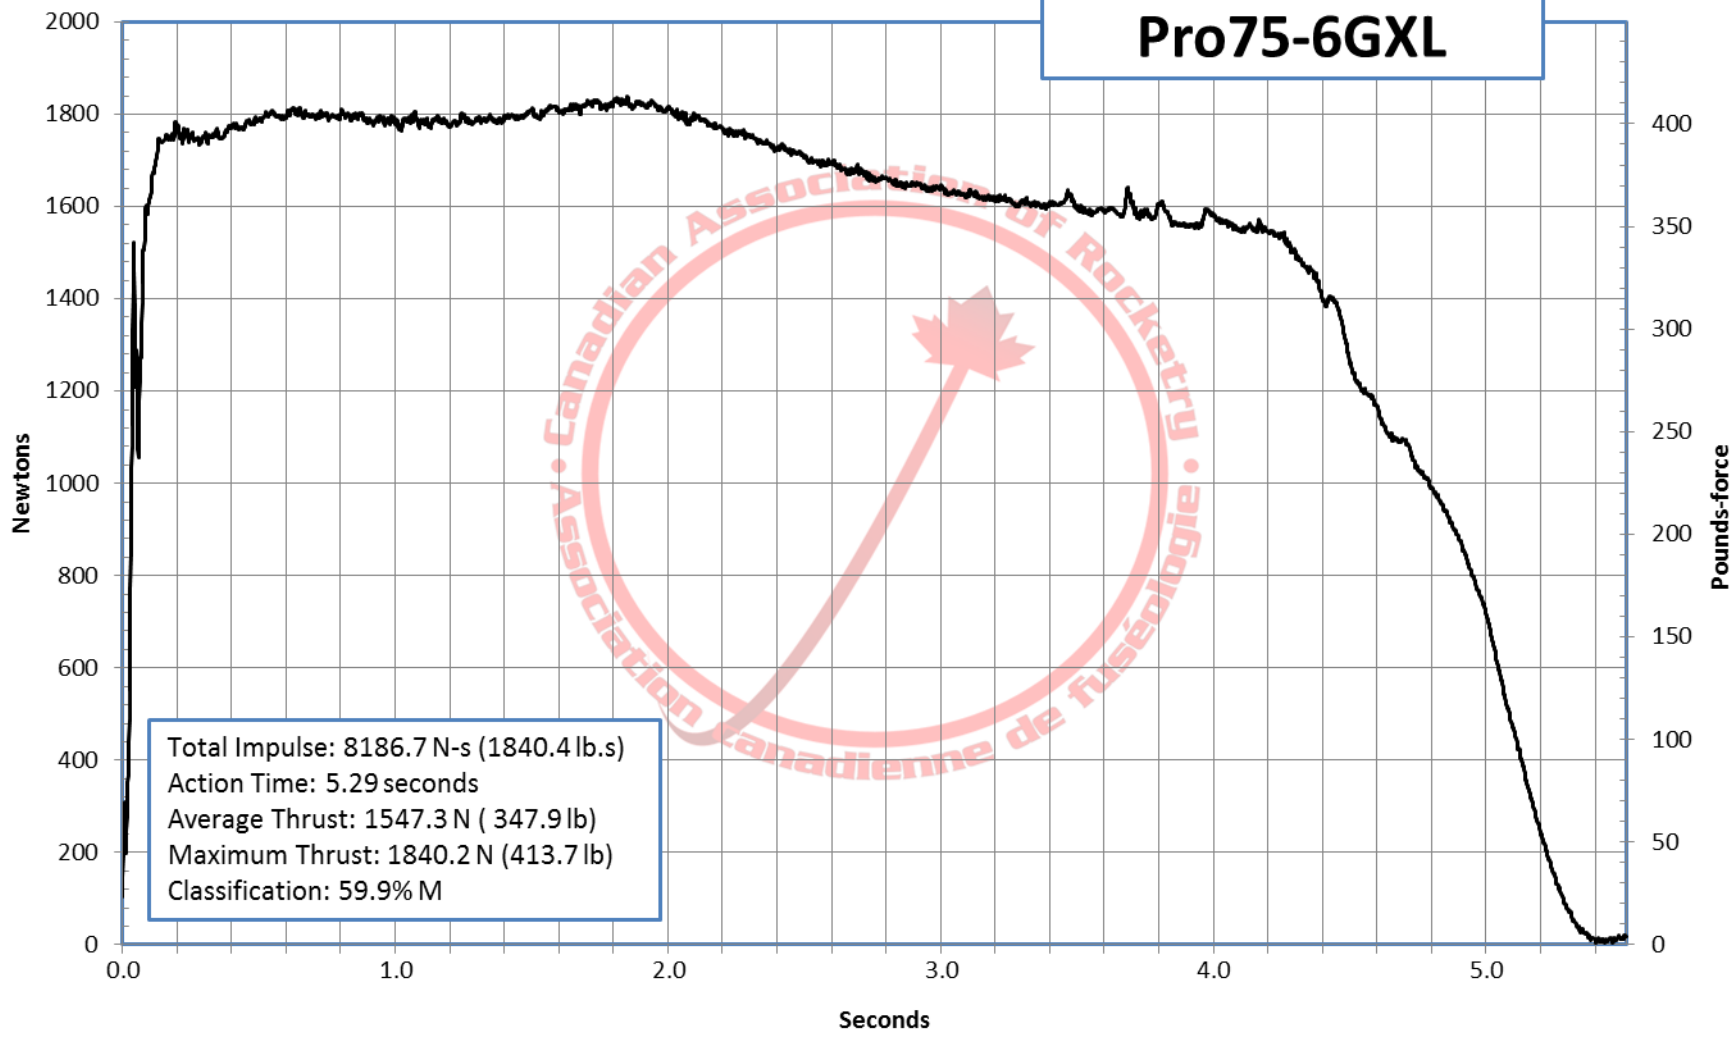

8187-M1545-GR-P Pro75-6GXL

Total Impulse: 8186.7 N-s (1840.4 lb.s)
Action Time: 5.29 seconds
Average Thrust: 1547.3 N (347.9 lb)
Maximum Thrust: 1840.2 N (413.7 lb)
Classification: 59.9% M