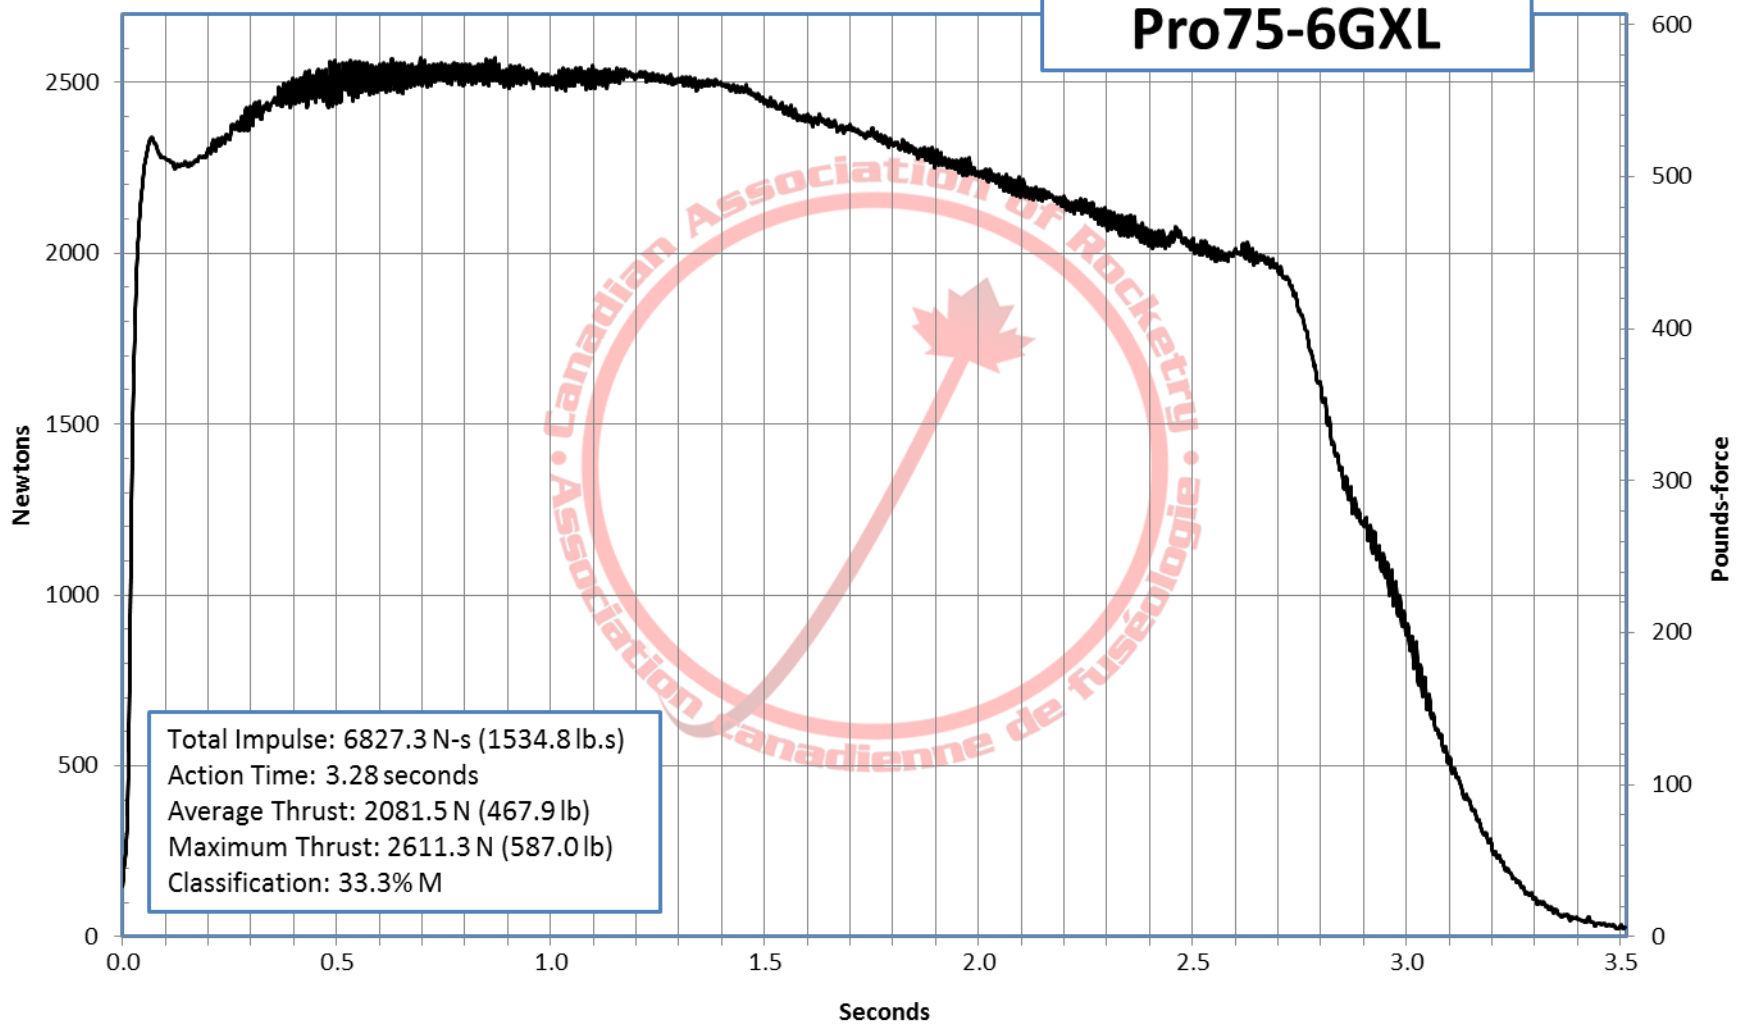

6827-M2080-SK-P Pro75-6GXL

Total Impulse: 6827.3 N-s (1534.8 lb.s)
Action Time: 3.28 seconds
Average Thrust: 2081.5 N (467.9 lb)
Maximum Thrust: 2611.3 N (587.0 lb)
Classification: 33.3% M