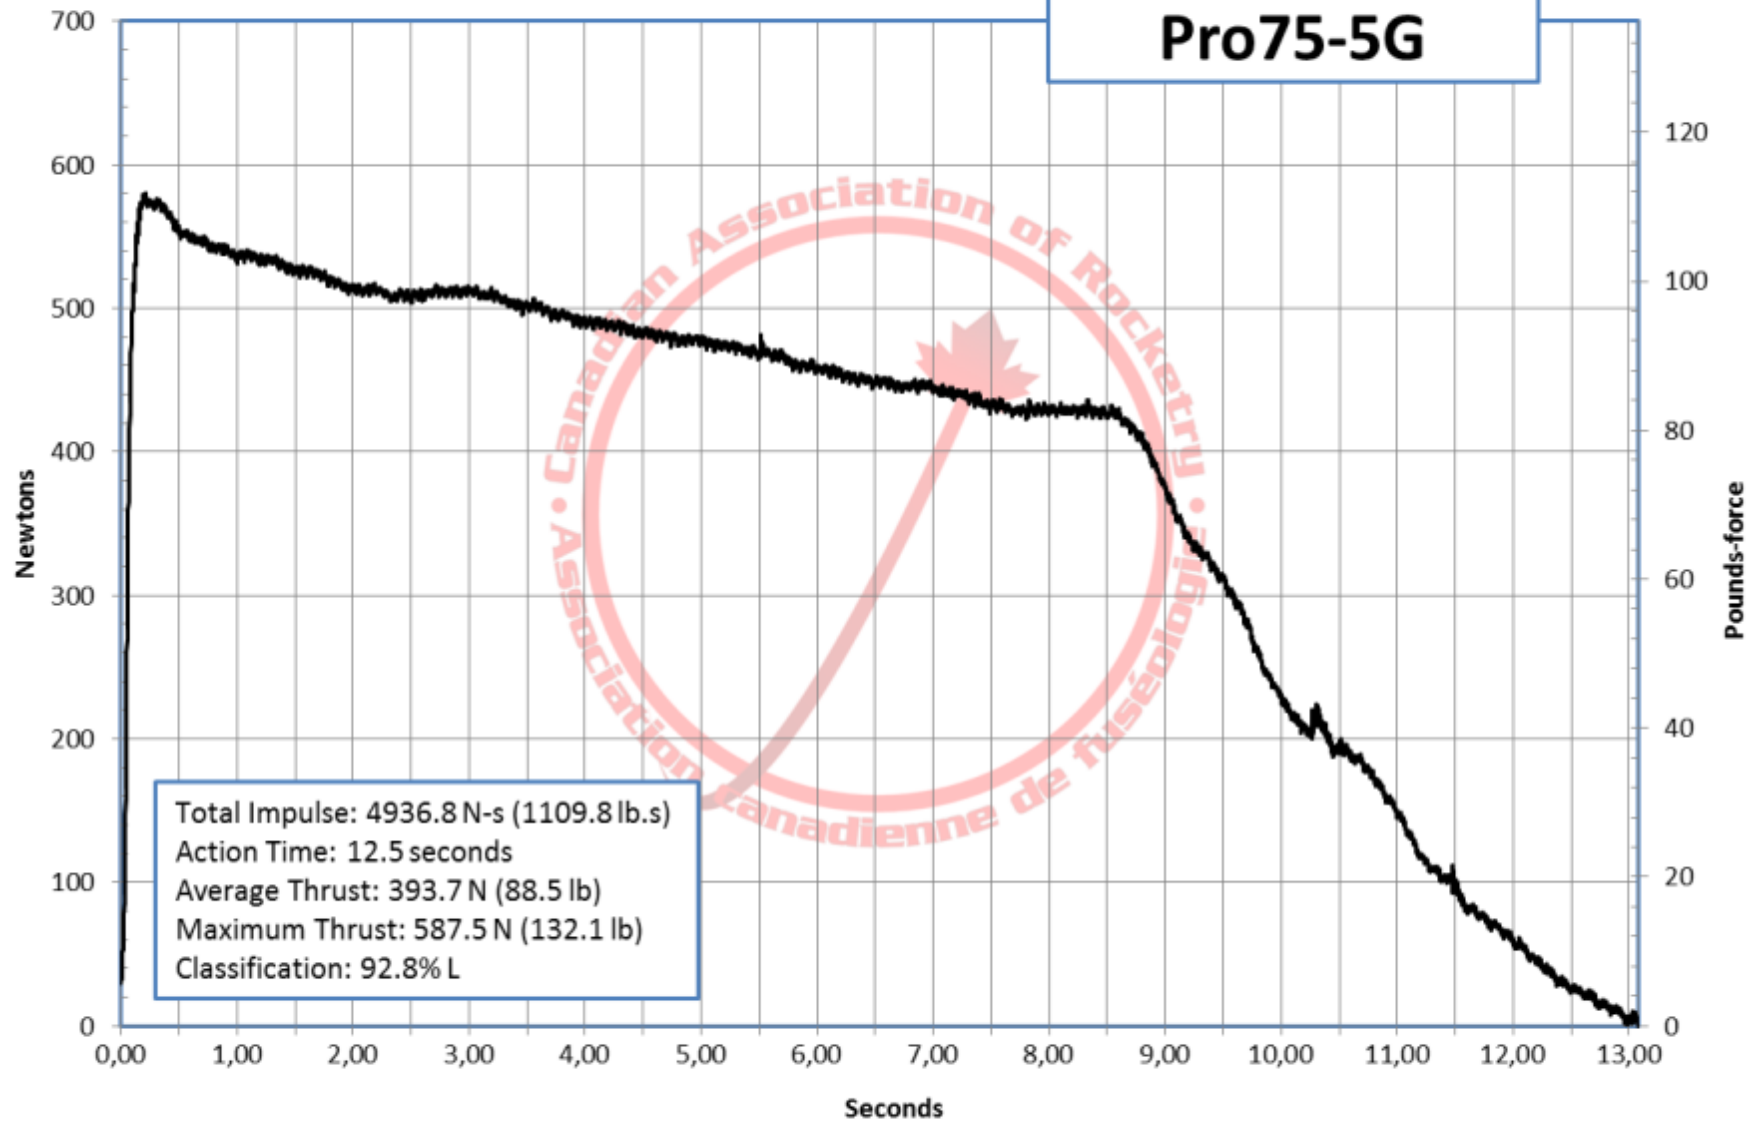

4937-L395-MY-P Pro75-5G

Total Impulse: 4936.8 N-s (1109.8 lb.s)
Action Time: 12.5 seconds
Average Thrust: 393.7 N (88.5 lb)
Maximum Thrust: 587.5 N (132.1 lb)
Classification: 92.8% L