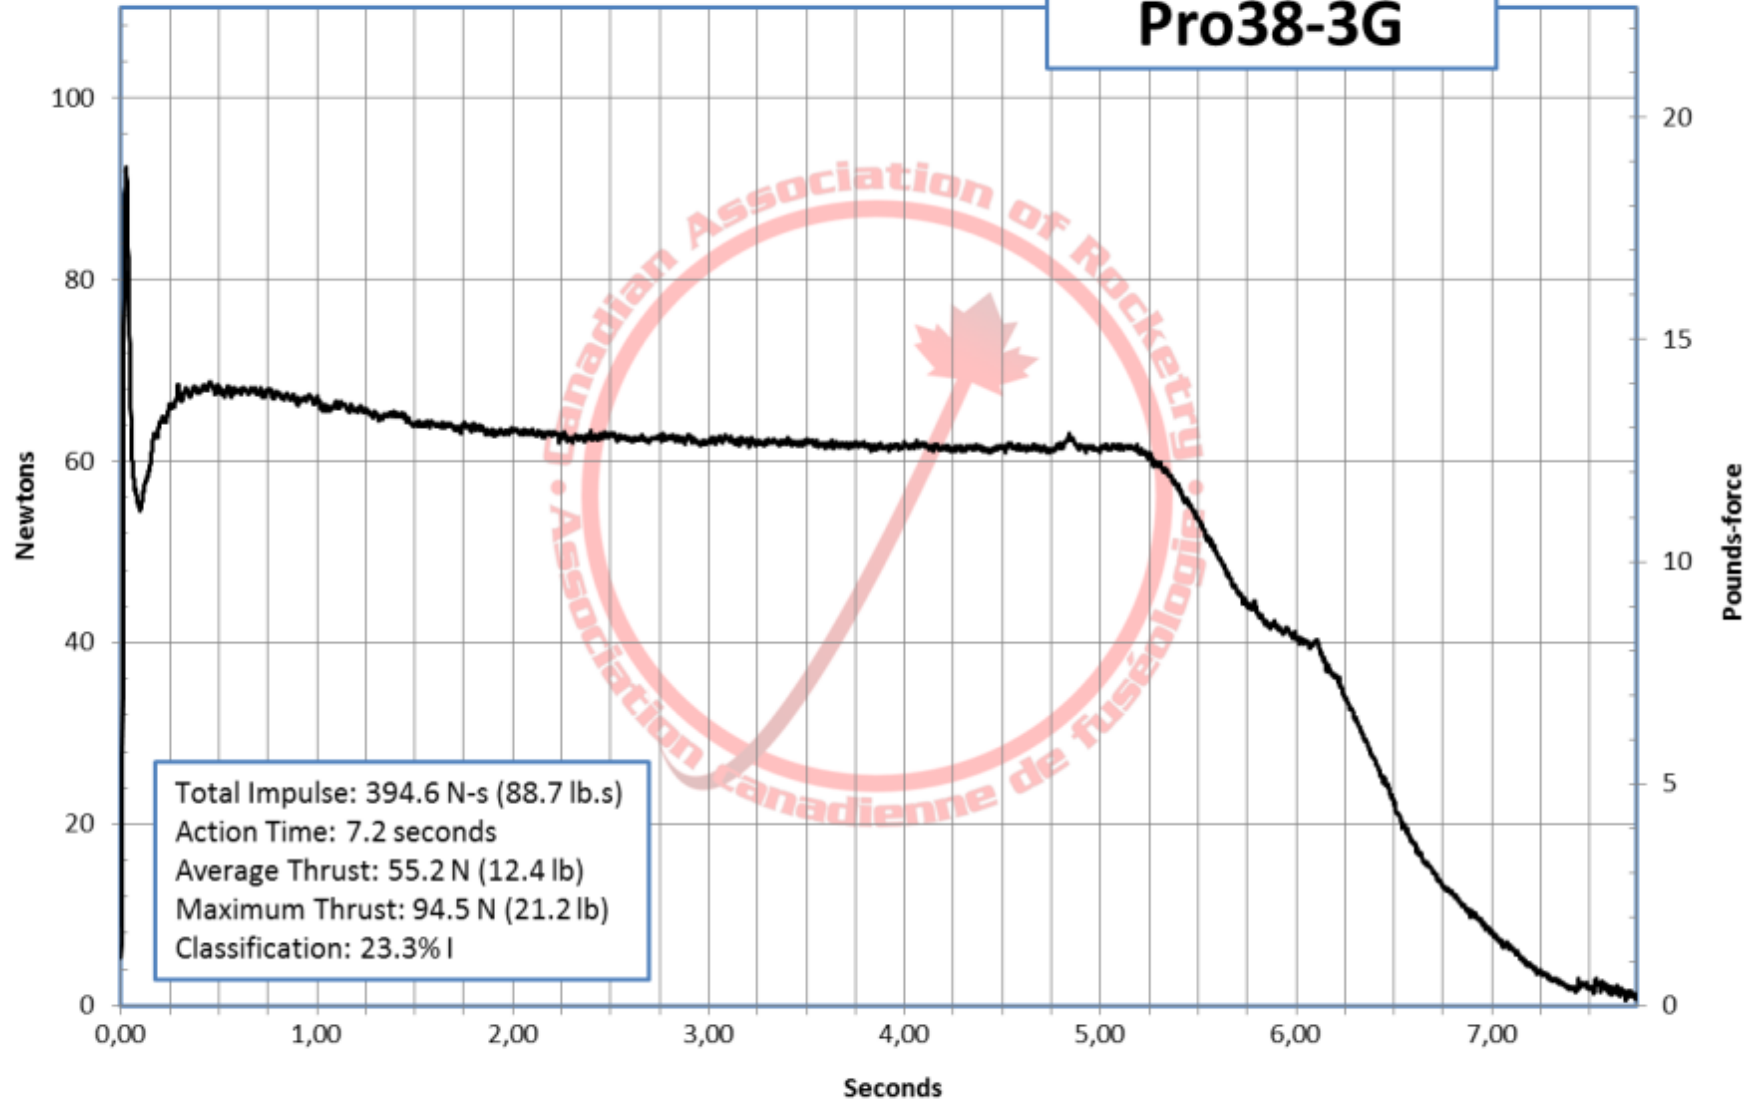

# 395-I55-MY-9A Pro38-3G

Total Impulse: 394.6 N-s (88.7 lb.s)  
Action Time: 7.2 seconds  
Average Thrust: 55.2 N (12.4 lb)  
Maximum Thrust: 94.5 N (21.2 lb)  
Classification: 23.3% I