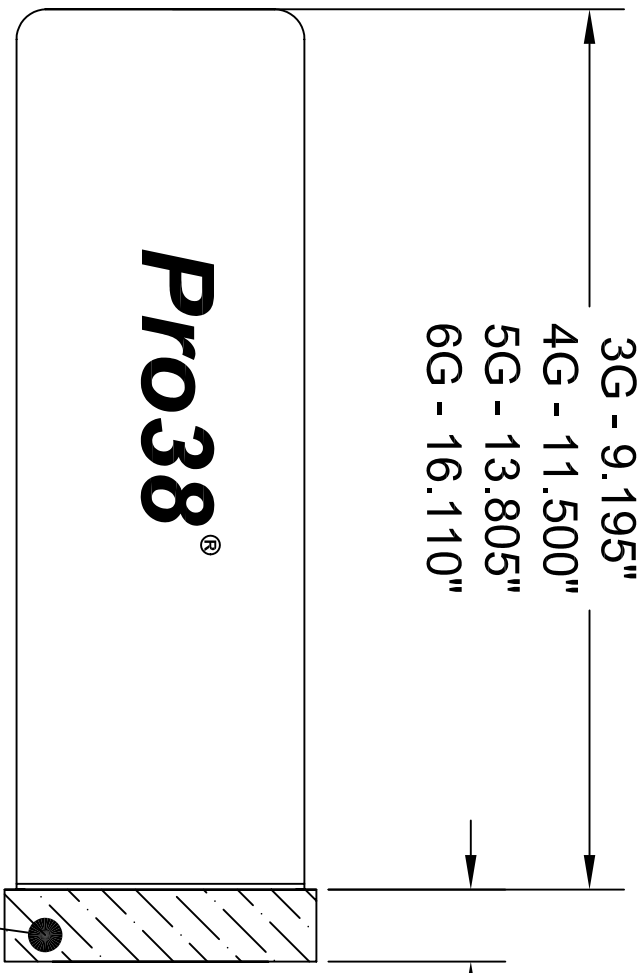

- 1G - 4.585"
- 2G - 6.890"
- 3G - 9.195"
- 4G - 11.500"
- 5G - 13.805"
- 6G - 16.110"

Pro38 motor hardware dimensions

All dimensions in inches

Thrust ring

0.375